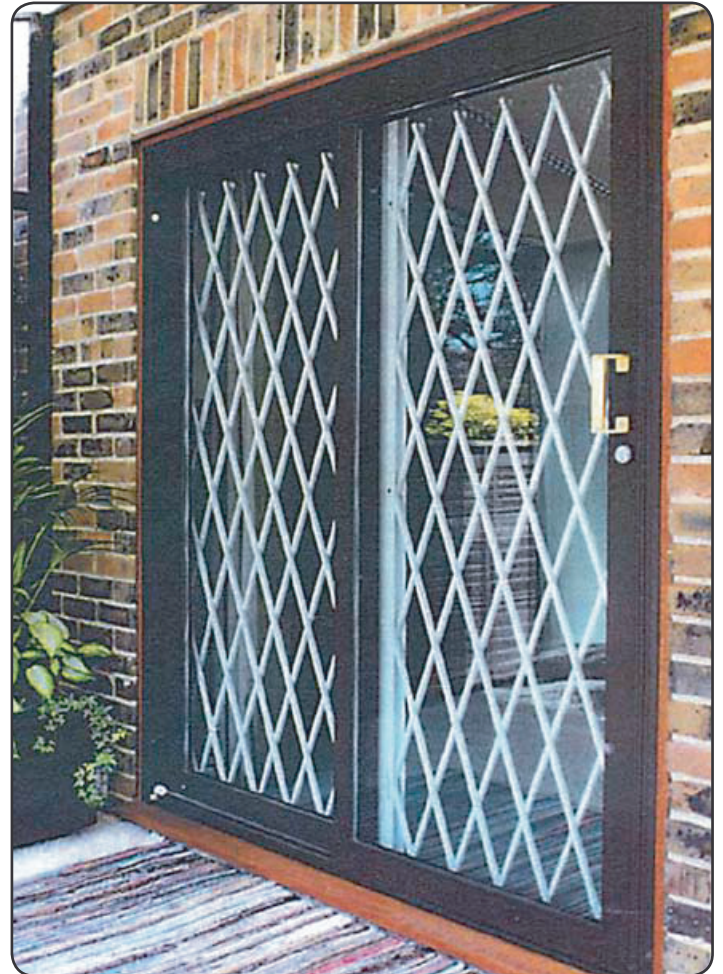

Diamondor

A folding Grille that is fitted Internally across Patio and French Doors

The Problem - Patio & French Doors

- Are very vulnerable to a Break-in
- Can be opened by attacking the frame
- Are broken into by smashing the glass

The Solution - Diamondor

- Is a folding Concertina Grille
- No top or bottom tracks to trip over
- Designed to be fitted internally
- Is separate to the Patio or French Door
- Folds back to 15% of its width
  - then folds back flat against wall
- Attractive diamond design
- Fits into the Brickwork

SECURITY INDICATOR = MEDIUM

Product Benefits

- Provides a second barrier
- Prevents Sneak-ins during warmer weather
- Provides security when door open
- Highly visible deterrent
- No top or bottom tracks to get in way
- Hinge facility provided as standard
- Fully adjustable in width

Applications

- Patio Doors
- French Doors
- Tall Windows

Comes Complete With

- One piece expandable Lattice Grille
- 1 – Full Cylinder Slam Lock with 2 keys
- 2 – Hinges complete with One Way Screws
- Additional brackets & posts available
  - at extra cost

**Decor-Grille
Security**

147 Easterly Road
Leeds, LS8 2RY

Tel: 0113 248 4747
Fax: 0113 248 7858
Web: www.dgsecurity.co.uk
Email: info@dgsecurity.co.uk